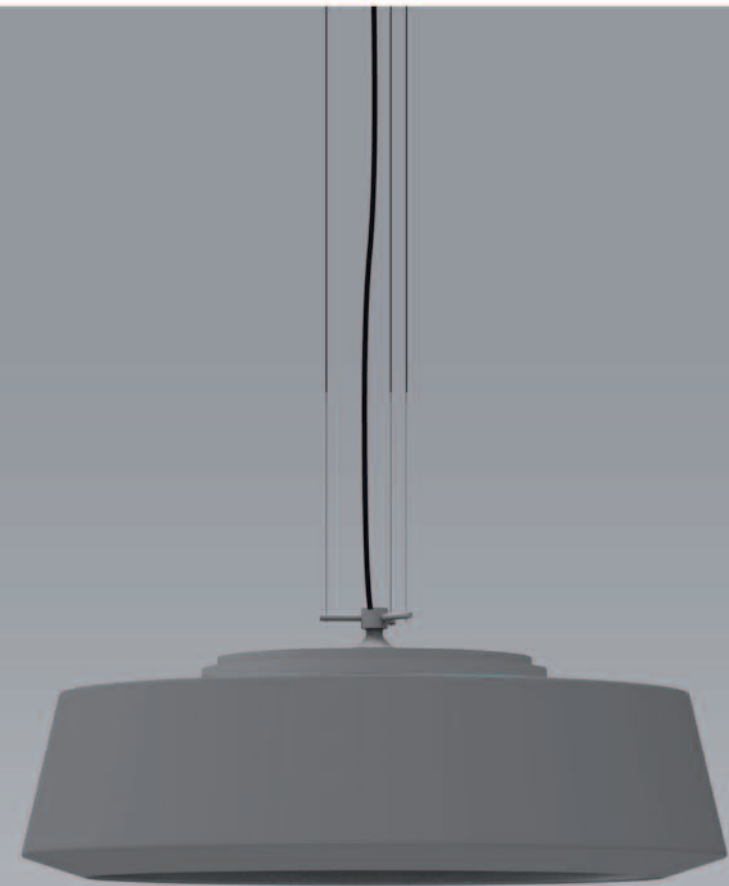

Belus

UK Methusalem fixtures of the Belus series, made of aluminum, have the CLT label that guarantees the luminous flux, light color and lifespan.

NL Methusalem armaturen type Belus uit aluminium, voorzien van het CLT label dat garant staat voor behoud van lichtstroom, lichtkleur en levensduur.

D Methusalem leuchten type Belus aus alu. Design-kühlkörper mit CLT label. Dadurch wird der lichtstrom, Lichtfarbe, und die Lebensdauer garantiert.

Design: Egbert Keen

Belus 248