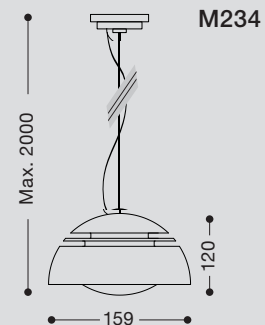

M234 HL.01.C1000 Ø 159 H 2000

Driver inside

RAL 9018	
RAL 6034	
RAL 7037	
Special	RAL

Methusalem

Latinus

UK Methusalem fixtures of the Latinus series, made of aluminum, have the CLT label that guarantees the luminous flux, light color and lifespan.

Design: Egbert Keen

M234 WL.01.C9630 Ø 159 H 300

Lm	mA	Beam Angle	W	K	CRI
2330	500	114°	17,7	3000	85

M234 TL.01.C9630 Ø 159 H 650

M234 VL.01.C9630 Ø 159 H 2000